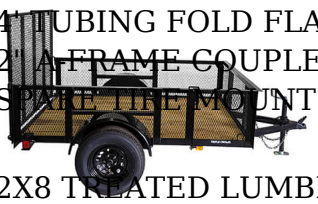

Product Description

- 2' #13 MESH SIDES
- RADIAL TIRES (205/75R15)
- BLACK 15" WHEELS (5 LUG)
- LED LIGHTS W/ REAR LIGHT PROTECTORS
- (1) 3500# GREASABLE IDLER AXLE
- 2K BOLT ON TOP WIND JACK W/ SAND FOOT
- SMOOTH STEEL FENDERS
- GLOSS BLACK POWDER COAT FINISH
- 2X8 TREATED LUMBER FLOORING
- 4 WAY WIRING HARNESS
- NATM COMPLIANT
- 1/4" SAFETY CHAINS W/ATCH
- (4) CORNER TIE DOWN HOOPS
- 2000# GVWR

Price:

Out of stock

OPTIONS

Categories: [Utility](#)

- Single axle trailers available in 5' or 6'4" wide from 8' to 14' length with 15" open sides or 2' mesh sides

Product Description

5X8 S/A with 2' HD Mesh

- 2' #13 MESH SIDES
- RADIAL TIRES (205/75R15)
- BLACK 15" WHEELS (5 LUG)
- LED LIGHTS W/ REAR LIGHT PROTECTORS
- (1) 3500# GREASABLE IDLER AXLE
- 2K BOLT ON TOP WIND JACK W/ SAND FOOT

- SMOOTH STEEL FENDERS
- GLOSS BLACK POWDER COAT FINISH
- 2X2 ANGLE UPRIGHTS AND TOP RAIL
- 4" TUBING FOLD FLAT GATE
- 2" A-FRAME COUPLER (5K)
- SPARE TIRE MOUNT
- 2X8 TREATED LUMBER FLOORING
- 4 WAY WIRING HARNESS
- NATM COMPLIANT
- 1/4" SAFETY CHAINS W/ LATCH
- (4) CORNER TIE DOWN LOOPS
- 2990# GVWR