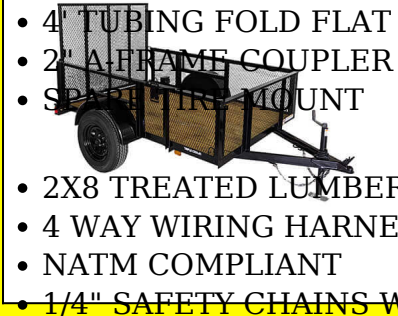

- SMOOTH STEEL FENDERS
- GLOSS BLACK POWDER COAT FINISH
- 2X2 ANGLE UPRIGHTS AND TOP RAIL
- 4" TUBING FOLD FLAT GATE
- 2" A-FRAME COUPLER (5K)
- SPACER TIRE MOUNT
- 2X8 TREATED LUMBER FLOORING
- 4 WAY WIRING HARNESS
- NATM COMPLIANT
- 1/4" SAFETY CHAINS W/ LATCH
- (4) CORNER TIE DOWN LOOPS
- 2990# GVWR

5X8 S/A 2' MESH

[Read More](#)

SKU:U5X8S24M

Price:$

Categories:[Utility](#)

Product Description

5X8 S/A 2' MESH

[smartslider3 slider="12"]

OPTIONS

- 15" OPEN MESH SIDES
- RADIAL TIRES (205/75R15)
- BLACK 15" WHEELS (5 LUG)
- Single axle trailers available in 5' or 6'4" wide from 8' to 14' length with 15" open sides or 2' mesh sides
- LED LIGHTS W/ REAR LIGHT PROTECTORS
- (1) 3500# GREASABLE IDLER AXLE