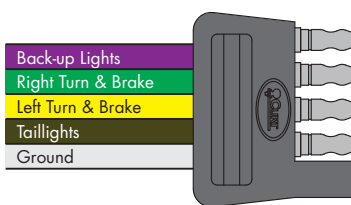

5-Way Flat (Trailer side)