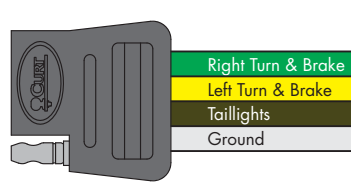

WIRING PLUG DIAGRAM

Wire Color Key

7-Way Pin Style (Trailer side)

7-Way Pin Style (Car side)

Trailer side

Car side

7-Way RV Blade Style (Trailer side)

7-Way RV Blade Style (Car side)

Trailer side

Car side

5-Way Flat (Trailer side)

5-Way Flat (Car side)

Trailer side

Car side

4-Way Flat (Trailer side)

4-Way Flat (Car side)