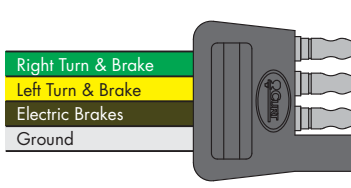

WIRING PLUG DIAGRAM

Wire Color Key

7-Way Pin Style (Trailer side)

7-Way Pin Style (Car side)

Trailer side

Car side

7-Way RV Blade Style (Trailer side)

7-Way RV Blade Style (Car side)

Trailer side

Car side

5-Way Flat (Trailer side)

5-Way Flat (Car side)

Trailer side

Car side

4-Way Flat (Trailer side)

4-Way Flat (Car side)