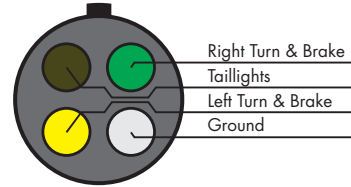

WIRING PLUG DIAGRAM

Wire Color Key

7-Way Pin Style (Trailer side)

7-Way Pin Style (Car side)

Trailer side

Car side

7-Way RV Blade Style (Trailer side)

7-Way RV Blade Style (Car side)

Trailer side

Car side

6-Way Round (Trailer side)

6-Way Round (Car side)

Trailer side

Car side

4-Way Round (Trailer side)

4-Way Round (Car side)

Trailer side

Car side

5-Way Flat (Trailer side)

5-Way Flat (Car side)

Trailer side

Car side

4-Way Flat (Trailer side)

4-Way Flat (Car side)