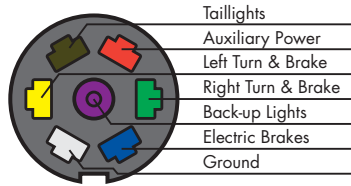

WIRING PLUG DIAGRAM

Wire Color Key

7-Way Pin Style (Trailer side)

7-Way Pin Style (Car side)

Trailer side

Car side

7-Way RV Blade Style (Trailer side)

7-Way RV Blade Style (Car side)