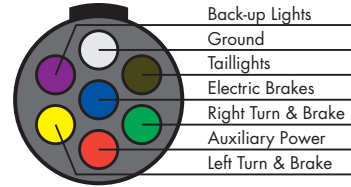

WIRING PLUG DIAGRAM

Wire Color Key

7-Way Pin Style (Trailer side)

7-Way Pin Style (Car side)

Trailer side

Car side

7-Way RV Blade Style (Trailer side)

7-Way RV Blade Style (Car side)

Trailer side

Car side

6-Way Round (Trailer side)

6-Way Round (Car side)

Trailer side

Car side

4-Way Round (Trailer side)

4-Way Round (Car side)