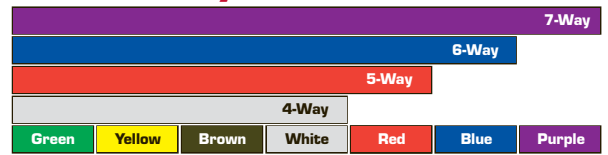

WIRING PLUG DIAGRAM

Wire Color Key

7-Way Pin Style (Trailer side)

7-Way Pin Style (Car side)

Trailer side

Car side

7-Way RV Blade Style (Trailer side)

7-Way RV Blade Style (Car side)

Trailer side

Car side

6-Way Round (Trailer side)

6-Way Round (Car side)

Trailer side

Car side

4-Way Round (Trailer side)

4-Way Round (Car side)

Trailer side

Car side

5-Way Flat (Trailer side)

5-Way Flat (Car side)

Trailer side

Car side

4-Way Flat (Trailer side)

4-Way Flat (Car side)