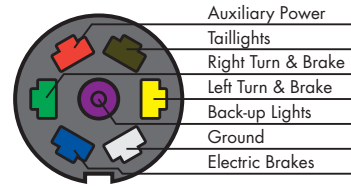

WIRING PLUG DIAGRAM

Wire Color Key

7-Way Pin Style (Trailer side)

7-Way Pin Style (Car side)

Trailer side

Car side

7-Way RV Blade Style (Trailer side)

7-Way RV Blade Style (Car side)