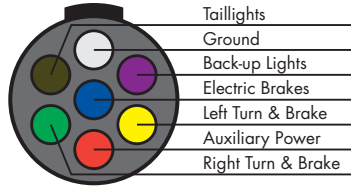

WIRING PLUG DIAGRAM

Wire Color Key

7-Way Pin Style (Trailer side)

7-Way Pin Style (Car side)

Trailer side

Car side

7-Way RV Blade Style (Trailer side)

7-Way RV Blade Style (Car side)

Trailer side

Car side

6-Way Round (Trailer side)

6-Way Round (Car side)

Trailer side

Car side

4-Way Round (Trailer side)

4-Way Round (Car side)