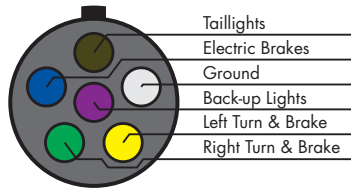

WIRING PLUG DIAGRAM

Wire Color Key

7-Way Pin Style (Trailer side)

7-Way Pin Style (Car side)

Trailer side

Car side

7-Way RV Blade Style (Trailer side)

7-Way RV Blade Style (Car side)

Trailer side

Car side

6-Way Round (Trailer side)

6-Way Round (Car side)

Trailer side

Car side

4-Way Round (Trailer side)

4-Way Round (Car side)