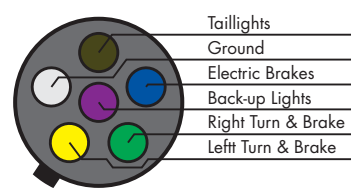

WIRING PLUG DIAGRAM

Wire Color Key

7-Way Pin Style (Trailer side)

7-Way Pin Style (Car side)

Trailer side

Car side

7-Way RV Blade Style (Trailer side)

7-Way RV Blade Style (Car side)

Trailer side

Car side

6-Way Round (Trailer side)

6-Way Round (Car side)

Trailer side

Car side

4-Way Round (Trailer side)

4-Way Round (Car side)

Trailer side

Car side

5-Way Flat (Trailer side)

5-Way Flat (Car side)

Trailer side

Car side

4-Way Flat (Trailer side)

4-Way Flat (Car side)