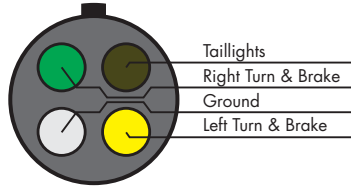

WIRING PLUG DIAGRAM

Wire Color Key

7-Way Pin Style (Trailer side)

7-Way Pin Style (Car side)

Trailer side

Car side

7-Way RV Blade Style (Trailer side)

7-Way RV Blade Style (Car side)

Trailer side

Car side

6-Way Round (Trailer side)

6-Way Round (Car side)

Trailer side

Car side

4-Way Round (Trailer side)

4-Way Round (Car side)

Trailer side

Car side

5-Way Flat (Trailer side)

5-Way Flat (Car side)

Trailer side

Car side

4-Way Flat (Trailer side)

4-Way Flat (Car side)